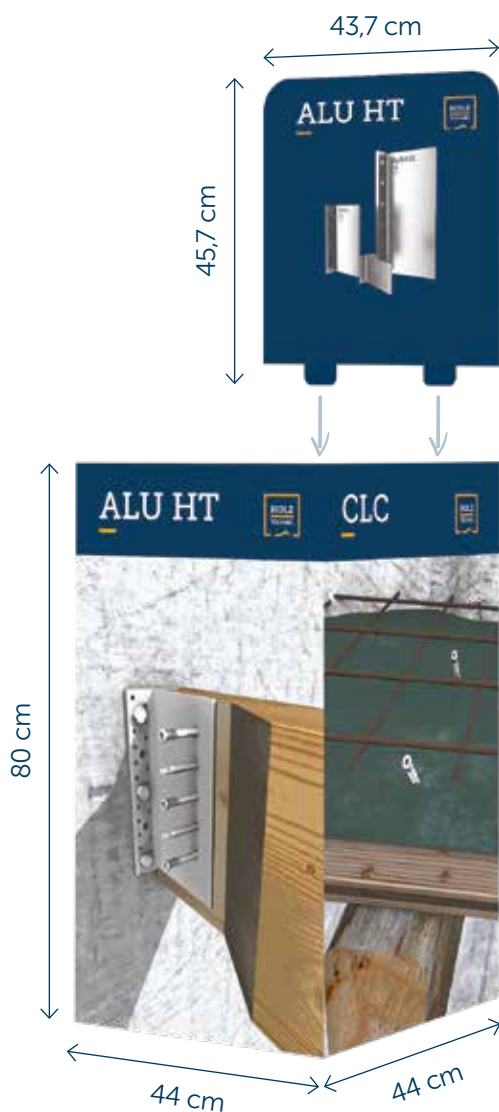

06HTTRIS

CARDBOARD FLOOR DISPLAY
ALU - CLC - GWZ - TYP R

Images are intended for illustrative purposes only.

CROWNERS

06HTTRIS CARDBOARD CROWNER
ALU - CLC - GWZ - TYP R

06HTALU
CROWNER ALU

06HTCLC
CROWNER CLC

06HTGWZ
CROWNER GWZ

06HTTYP
CROWNER TYP R

04HTROLLS

CARDBOARD FLOOR DISPLAY FOR
AIRTIGHTNESS AND WATERPROOFING
- PRODUCTS NOT INCLUDED -