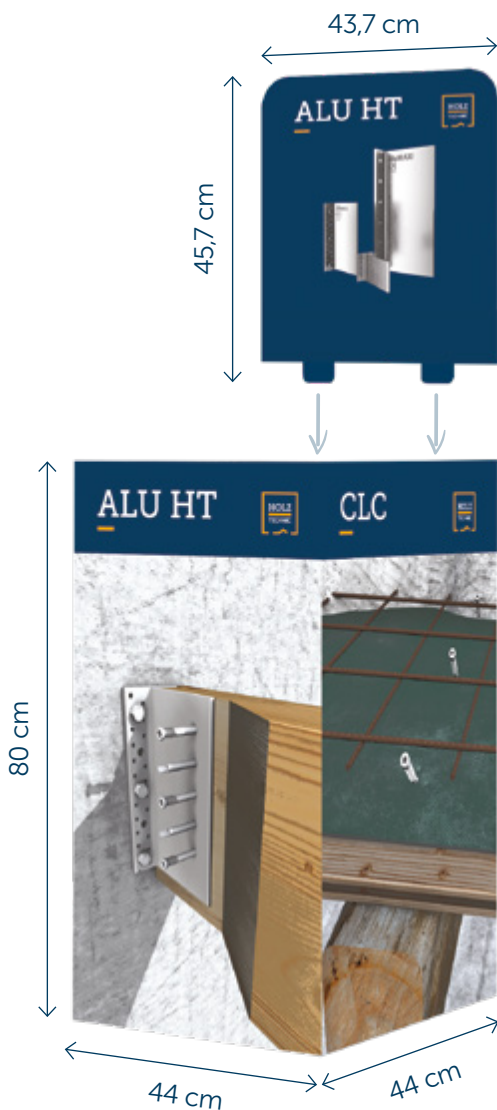

04HTROLLS

CARDBOARD FLOOR DISPLAY FOR
AIRTIGHTNESS AND WATERPROOFING
- PRODUCTS NOT INCLUDED -

06HTTRIS

CARDBOARD FLOOR DISPLAY
ALU - CLC - GWZ - TYP R

Images are intended for illustrative purposes only.

CROWNERS

06HTTRIS CARDBOARD CROWNER
ALU - CLC - GWZ - TYP R

06HTALU
CROWNER ALU

06HTCLC
CROWNER CLC

06HTGWZ
CROWNER GWZ

06HTTYP
CROWNER TYP R