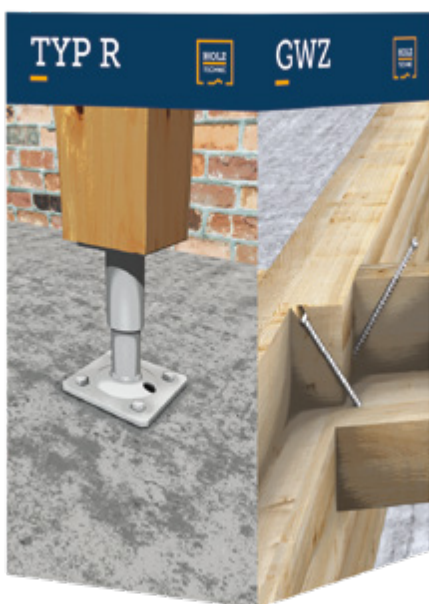

04HTROLLS

CARDBOARD FLOOR DISPLAY FOR
AIRTIGHTNESS AND WATERPROOFING
- PRODUCTS NOT INCLUDED -

06HTTRIS

CARDBOARD FLOOR DISPLAY
ALU - CLC - GWZ - TYP R

Images are intended for illustrative purposes only.

CROWNERS

06HTTRIS CARDBOARD CROWNER
ALU - CLC - GWZ - TYP R

06HTALU
CROWNER ALU

06HTCLC
CROWNER CLC

06HTGWZ
CROWNER GWZ

06HTTYP
CROWNER TYP R